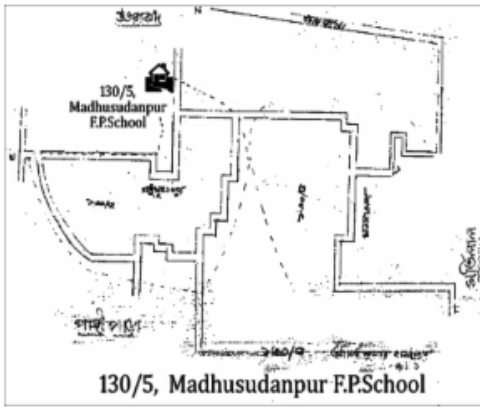

Nazri Naksha

Google Map View