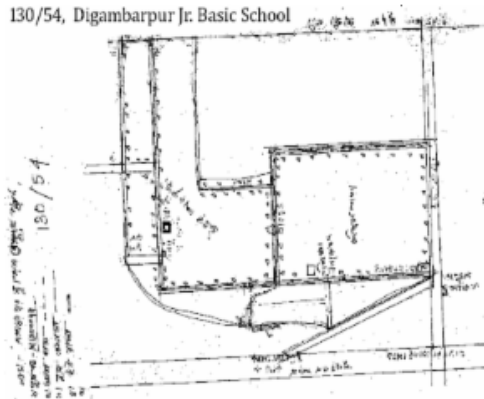

Nazri Naksha

130/54, Digambarpur Jr. Basic School