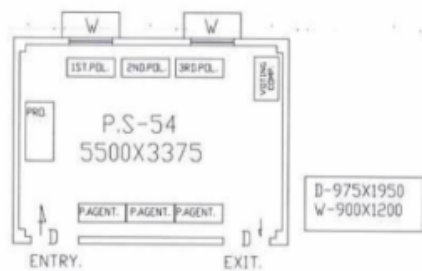

Nazri Naksha

130/54, Digambarpur Jr. Basic School

Google Map View

Polling Station Building Front View

Polling Station Front View

Cad View

Key MAP View