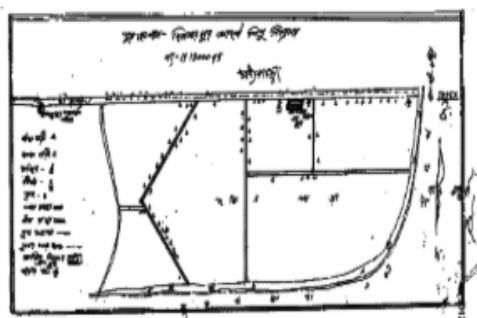

Nazri Naksha

130/56,
Digambarpur Adarsha Sishu Vidyalaya (Room-2)