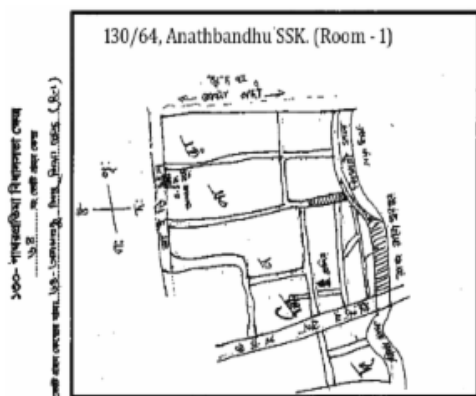

Nazri Naksha

Google Map View