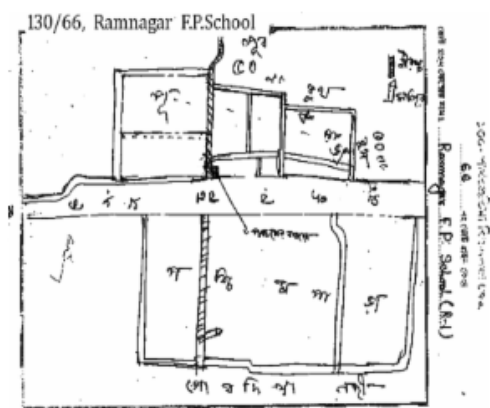

Nazri Naksha

Google Map View

Polling Station Building Front View