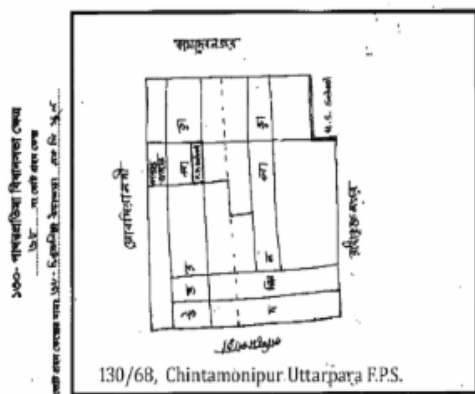

Nazri Naksha

Google Map View