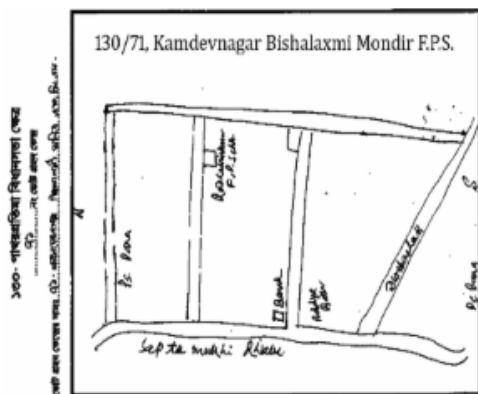

Nazri Naksha

Google Map View