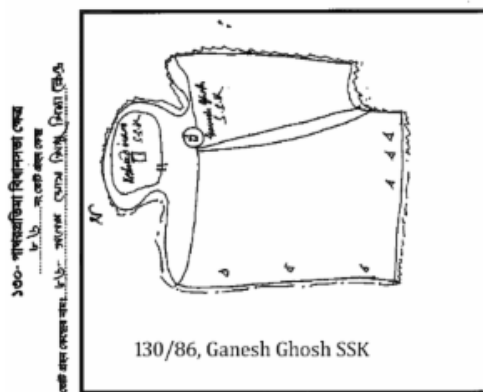

Nazri Naksha

Google Map View