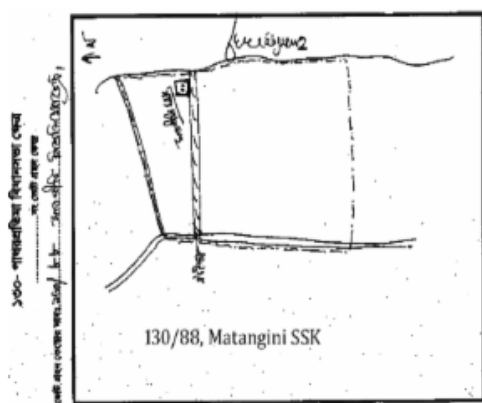

Nazri Naksha

Google Map View