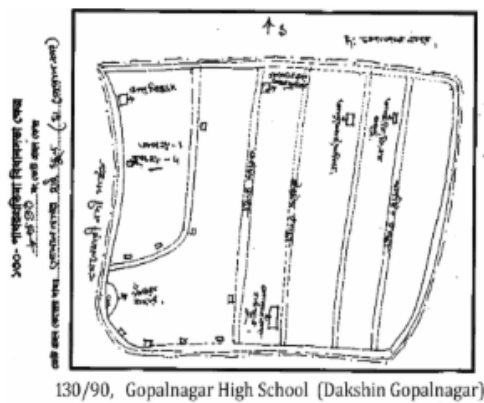

Nazri Naksha

130/90, Gopalnagar High School (Dakshin Gopalnagar)