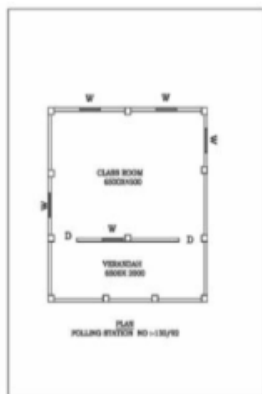

Nazri Naksha

Google Map View

Polling Station Building Front View

Polling Station Front View

Cad View

Key MAP View