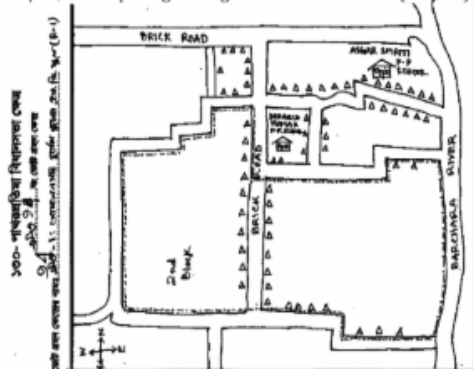

Nazri Naksha

Google Map View

130/94, Dk. Gopalnagar Durgesh Kumar E.P. School (Room-1)