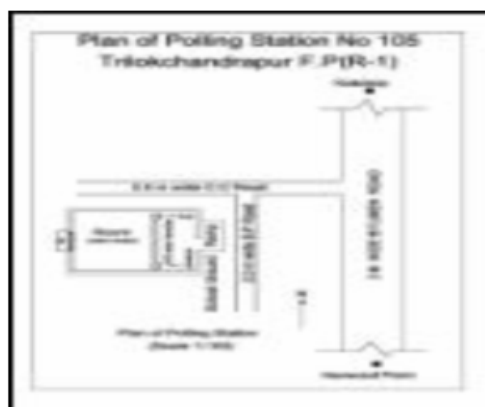

Nazri Naksha

Google Map View

Polling Station Building Front View

Polling Station Front View

Cad View

Key MAP View