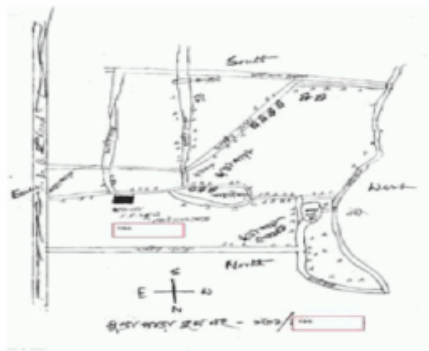

Nazri Naksha

Google Map View