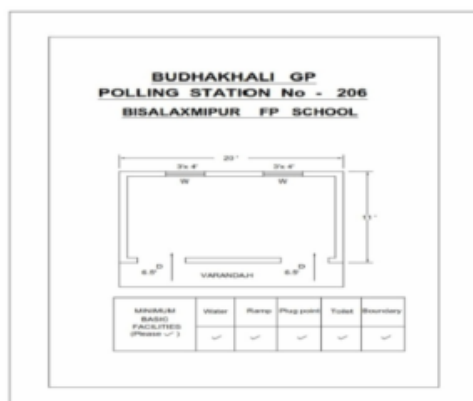

Nazri Naksha

Google Map View

Cad View

Key MAP View