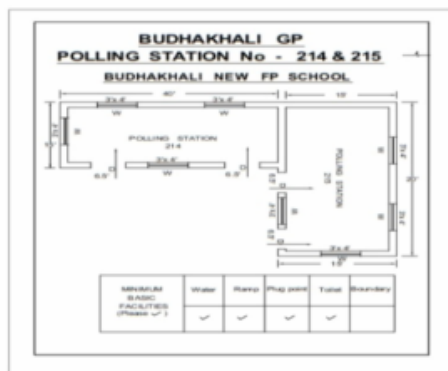

Nazri Naksha

Google Map View

Polling Station Building Front View

Polling Station Front View

Cad View

Key MAP View