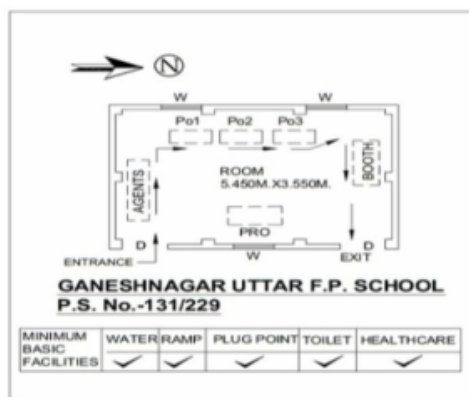

Nazri Naksha

Google Map View

Polling Station Building Front View

Polling Station Front View

Cad View

Key MAP View