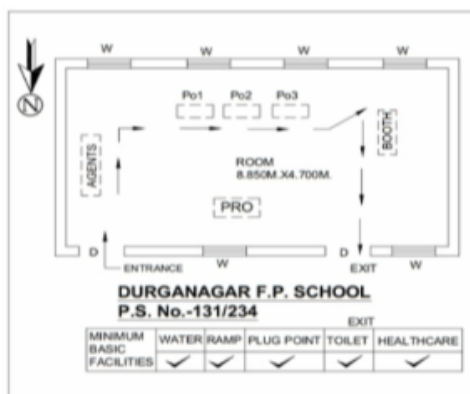

Nazri Naksha

Google Map View

Polling Station Building Front View

Polling Station Front View

Cad View

Key MAP View