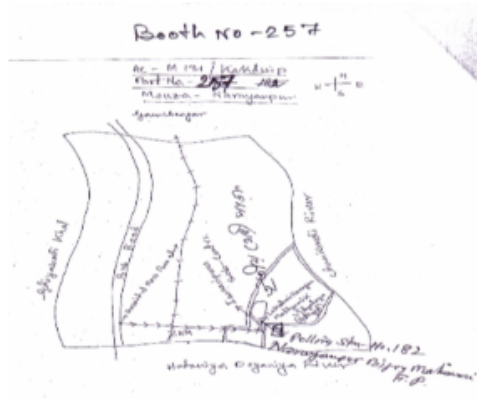

Nazri Naksha

Google Map View