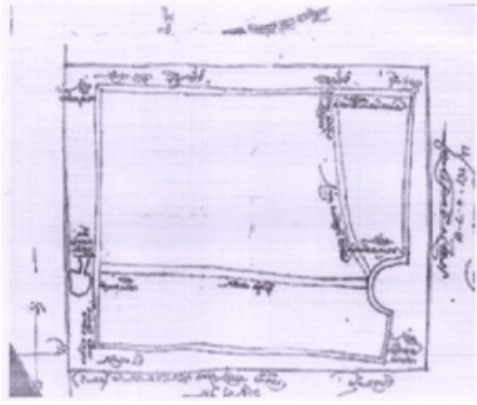

Polling Station Building Front View

Nazri Naksha