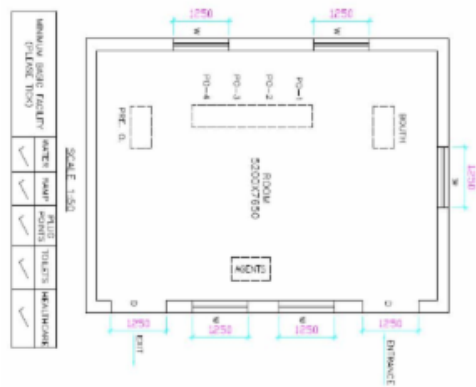

Nazri Naksha

Google Map View

Polling Station Building Front View

Polling Station Front View

Cad View

Key MAP View