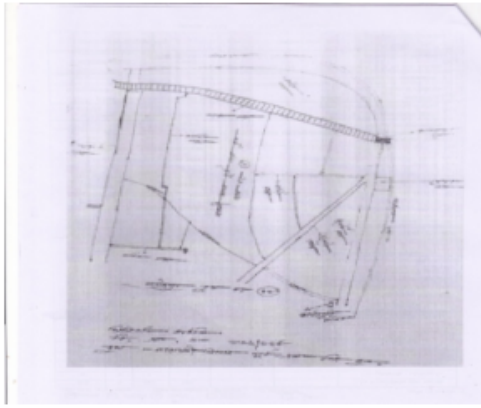

Polling Station Building Front View

Nazri Naksha