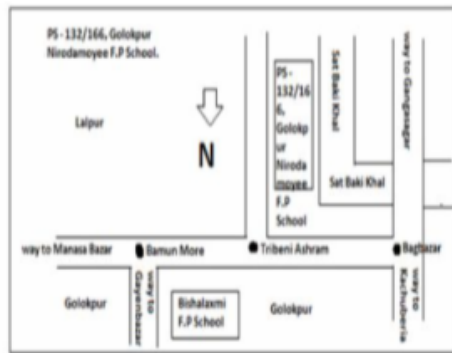

Nazri Naksha

Google Map View

Polling Station Building Front View

Polling Station Front View

Cad View

Key MAP View