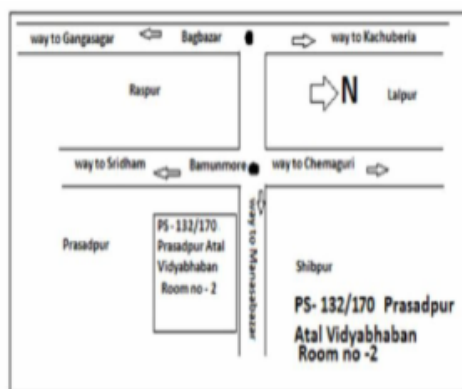

Nazri Naksha

Google Map View

Polling Station Building Front View

Polling Station Front View

Cad View

Key MAP View