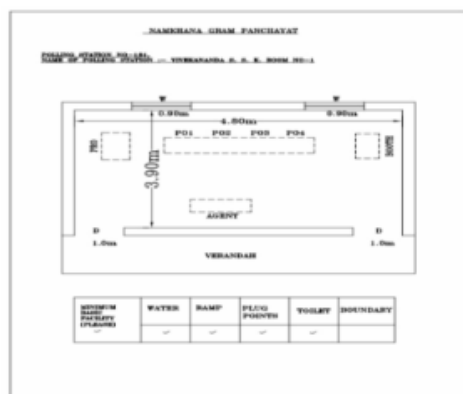

Nazri Naksha

Google Map View

Polling Station Building Front View

Polling Station Front View

Cad View

Key MAP View