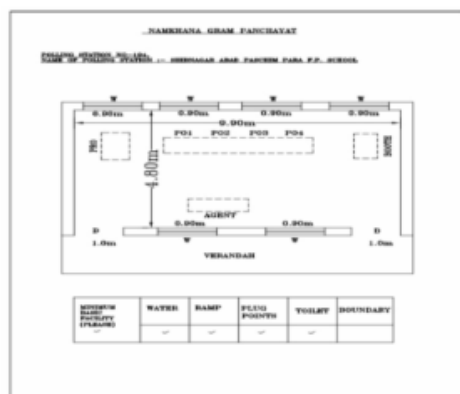

Nazri Naksha

Google Map View

Polling Station Building Front View

Polling Station Front View

Cad View

Key MAP View