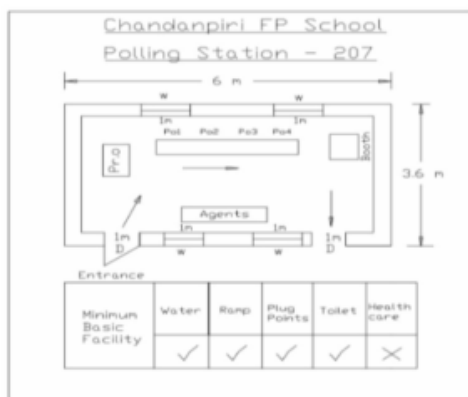

Nazri Naksha

Google Map View

Polling Station Building Front View

Polling Station Front View

Cad View

Key MAP View