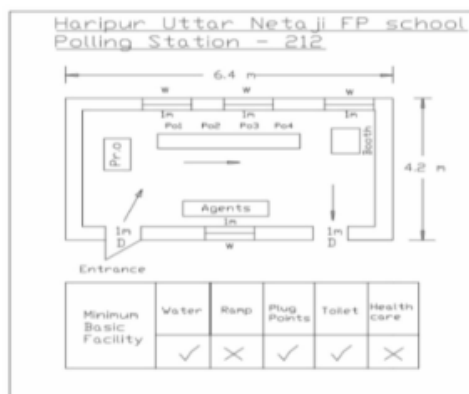

Nazri Naksha

Google Map View

Polling Station Building Front View

Polling Station Front View

Cad View

Key MAP View