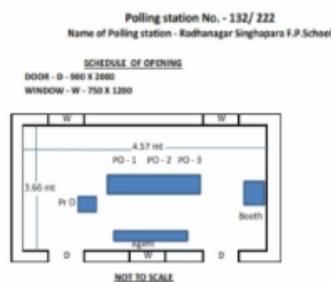

Nazri Naksha

Google Map View

Polling Station Building Front View

Polling Station Front View

Cad View

Key MAP View