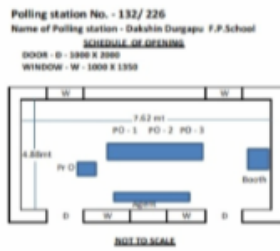

Nazri Naksha

Google Map View

Polling Station Building Front View

Polling Station Front View

Cad View

Key MAP View