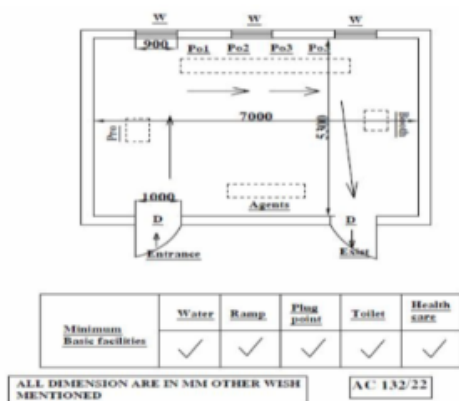

Nazri Naksha

Google Map View

Polling Station Building Front View

Polling Station Front View

Cad View

Key MAP View