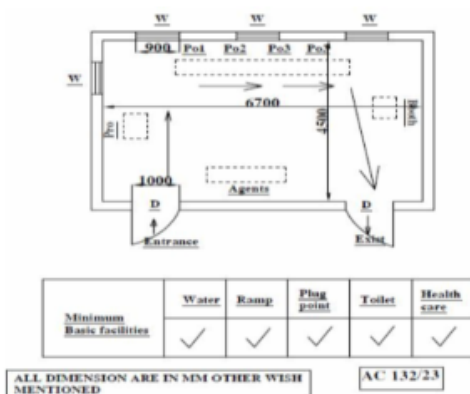

Nazri Naksha

Google Map View

Polling Station Building Front View

Polling Station Front View

Cad View

Key MAP View