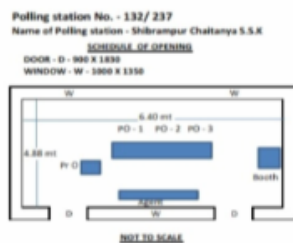

Nazri Naksha

Google Map View

Polling Station Building Front View

Polling Station Front View

Cad View

Key MAP View