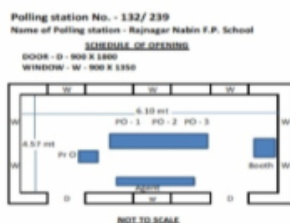

Nazri Naksha

Google Map View

Polling Station Building Front View

Polling Station Front View

Cad View

Key MAP View