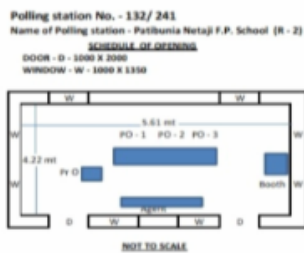

Nazri Naksha

Google Map View

Polling Station Building Front View

Polling Station Front View

Cad View

Key MAP View