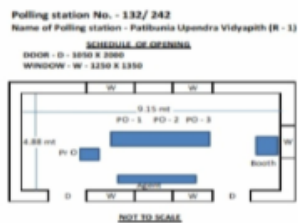

Nazri Naksha

Google Map View

Polling Station Building Front View

Polling Station Front View

Cad View

Key MAP View