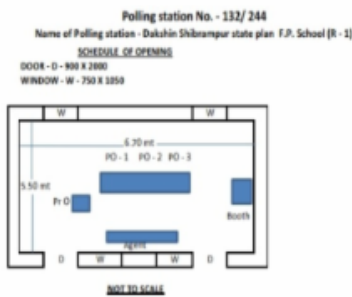

Nazri Naksha

Google Map View

Polling Station Building Front View

Polling Station Front View

Cad View

Key MAP View