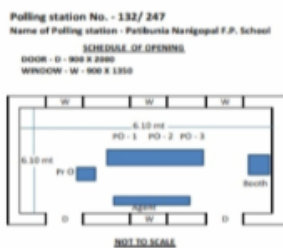

Nazri Naksha

Google Map View

Polling Station Building Front View

Polling Station Front View

Cad View

Key MAP View