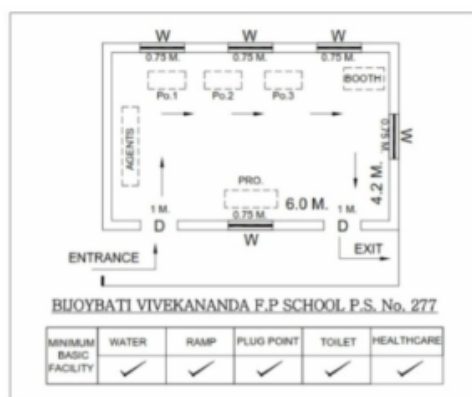

Nazri Naksha

Google Map View

Polling Station Building Front View

Polling Station Front View

Cad View

Key MAP View