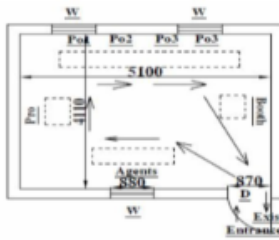

নির্বাচক নিবন্ধন আধিকারিকের স্বাক্ষর

Nazri Naksha

Google Map View

Polling Station Building Front View

132/37 JAGANNATH SSK

Polling Station Front View

Cad View

| Minimum Basic facilities | Water | Ramp | Plug point | Toilet | Health care |
|--------------------------|-------|------|------------|--------|-------------|
| | ✓ | ✓ | ✓ | ✓ | ✓ |