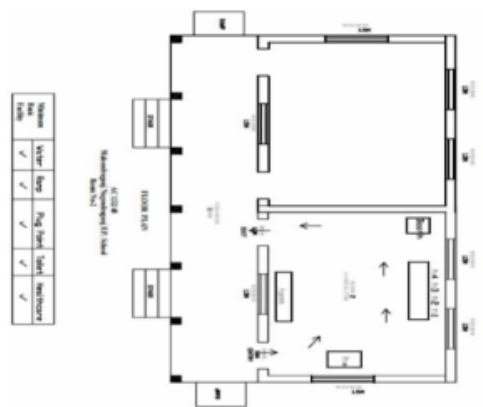

Nazri Naksha

Google Map View

Polling Station Building Front View

Polling Station Front View

Cad View

Key MAP View