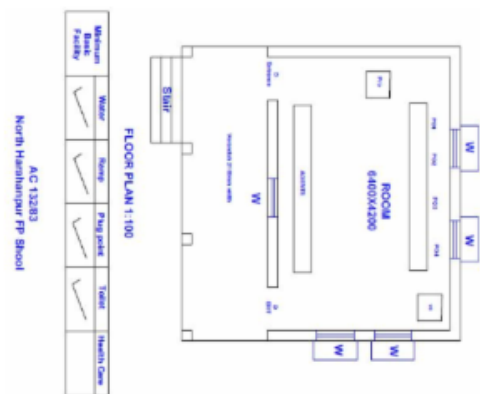

Nazri Naksha

Google Map View

Polling Station Building Front View

Polling Station Front View

Cad View

Key MAP View