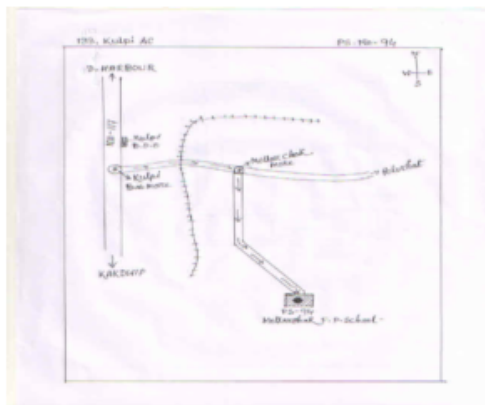

Nazri Naksha

Google Map View