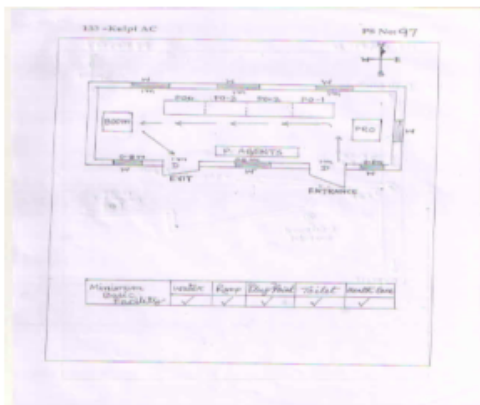

Nazri Naksha

Google Map View

Polling Station Building Front View

Polling Station Front View

Cad View

Key MAP View