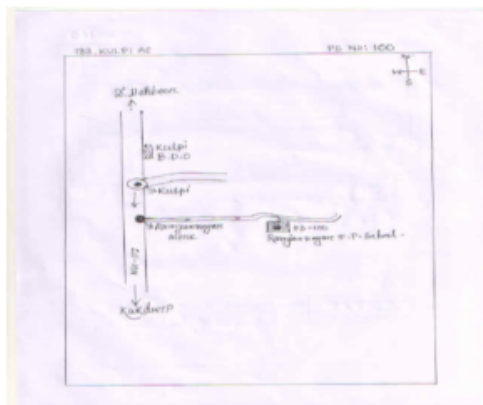

Nazri Naksha

Google Map View