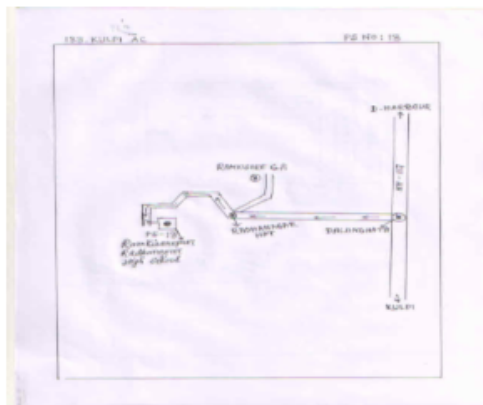

Nazri Naksha

Google Map View