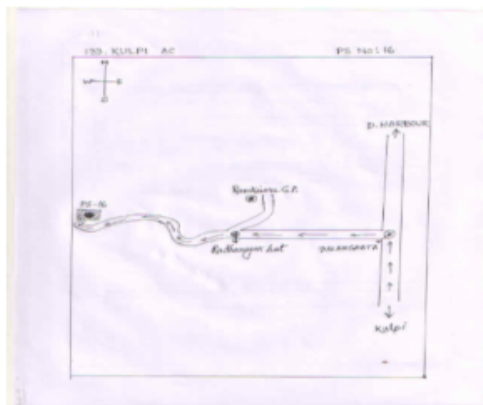

Nazri Naksha

Google Map View