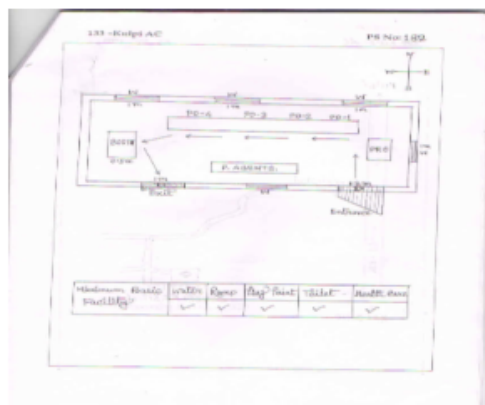

Nazri Naksha

Google Map View

Polling Station Building Front View

Polling Station Front View

Cad View

Key MAP View