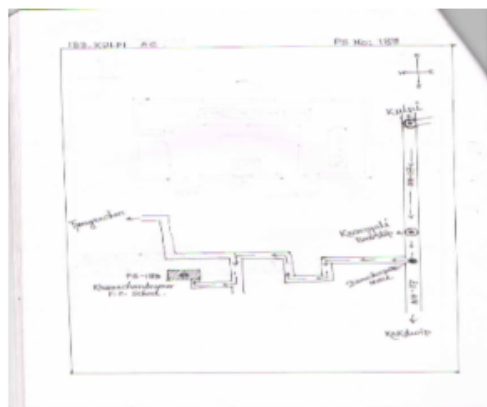

Nazri Naksha

Google Map View