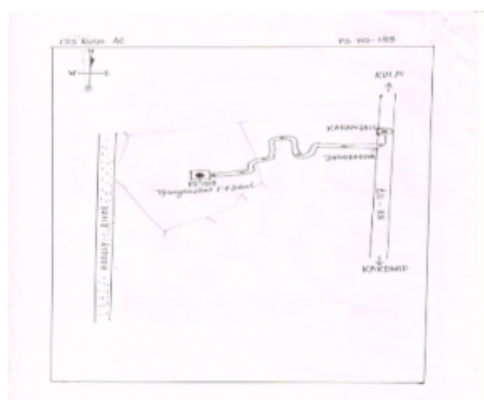

Nazri Naksha

Google Map View

Polling Station Building Front View

Polling Station Front View

Cad View

Key MAP View